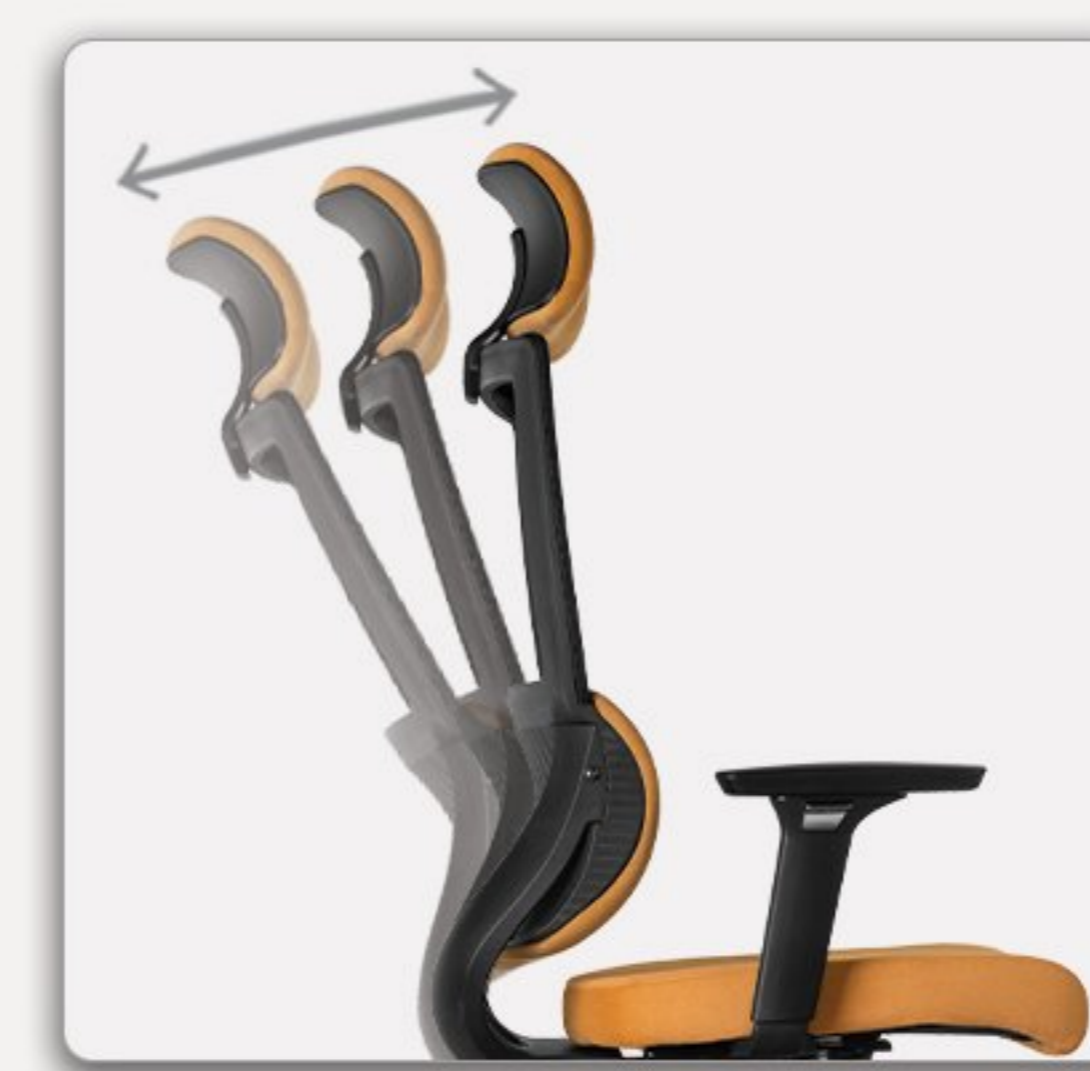

With its adjustable features, quality materials, and striking appearance, the T 31-10 is the perfect choice for professional workspaces.

T 31-10 | Executive Chair | Elite Ergonomic Chair with Dual-Section Mesh and Fabric Backrest | 129.900.000 Rial

New

Ergonomic

Model.  
T 31-15

راحتیان اصل

Every detail of the T 31-15 chair is designed for maximum comfort, and durability.

Back Tilting Adjustable

3D Adjustable Armrest

3D Adjustable Armrest

Adjustable Headrest

With its adjustable features, quality materials, and striking appearance, the T 31-15 is the perfect choice for professional workspaces.

T 31-15 | Executive Chair | Elite Ergonomic Chair with Dual-Section Mesh and Fabric Backrest | 124.900.000 Rial

New

Model.  
T 34-10

The T 34-10 office chair has a modern look and is very comfortable. It has a breathable mesh back, a soft seat, and a light but strong frame.

3D Adjustable Armrest

3D Adjustable Armrest