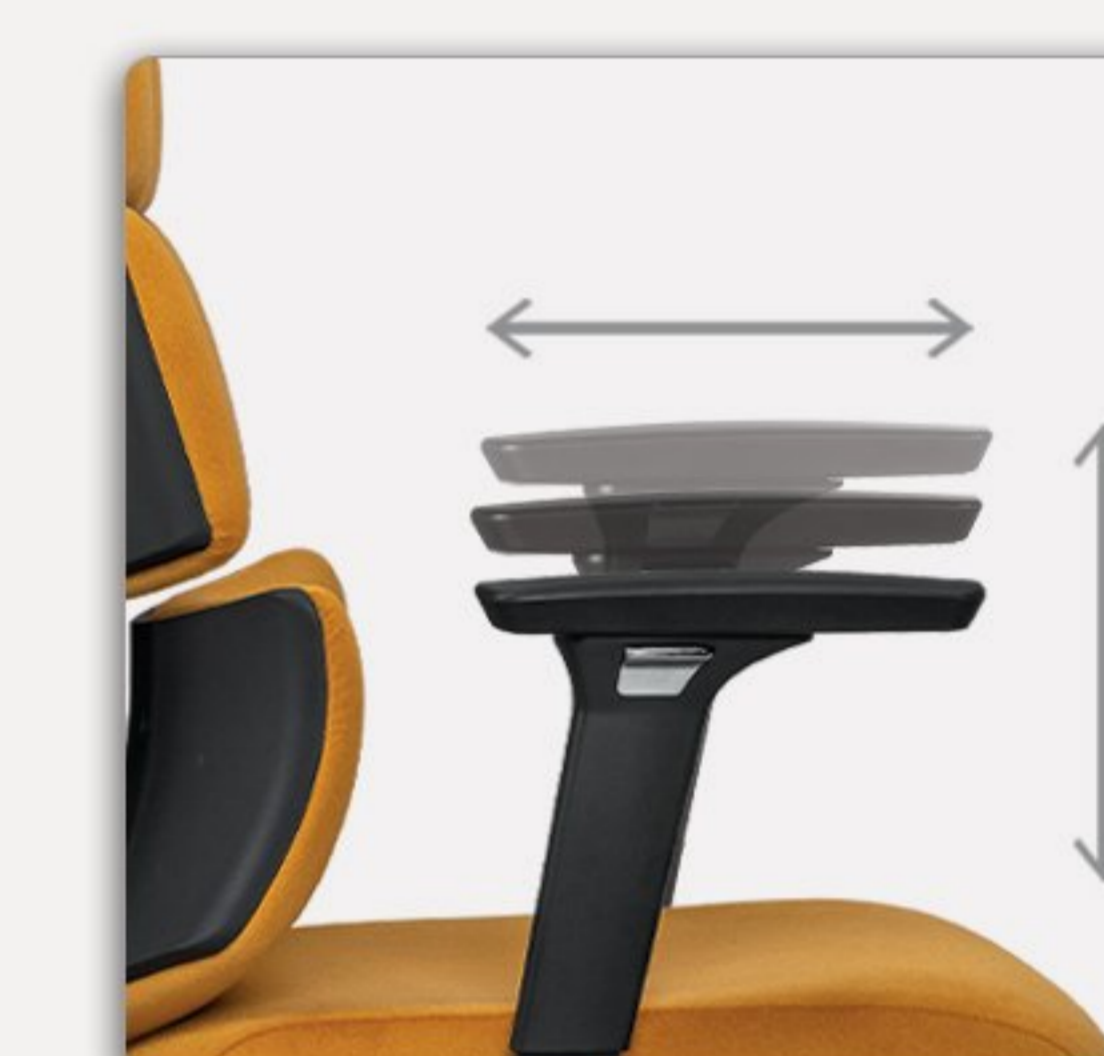

New

Model.  
T 22-15

Ergonomic

Modern style meets ergonomic design. Backrest features a unique adjustable design that provides excellent support for your spine throughout the day.

Adjustable Lumbar Support

3D Adjustable Armrest

3D Adjustable Armrest

Adjustable Headrest

Adjustable lumbar support and a light, sturdy frame let you personalize your seating experience for maximum wellbeing.

T 22-15 | Executive Chair | Ergonomic Executive Chair with Unique Adjustable Lumbar Support | 138.900.000 Rial