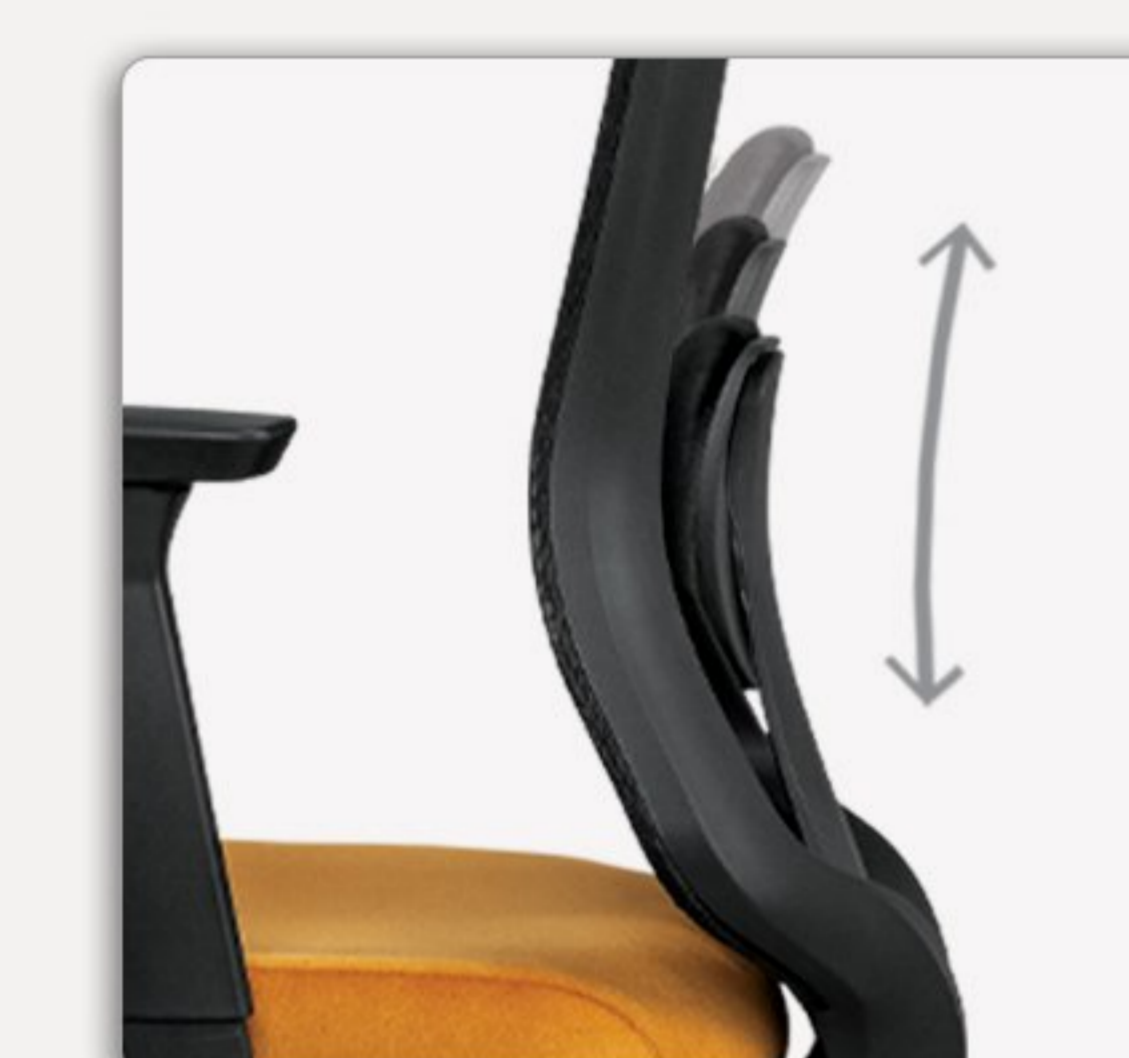

New

Model.  
T 34-15

The T 34-15 office chair has a modern look and is very comfortable. It has a breathable mesh back, a soft seat, and a light but strong frame.

3D Adjustable Armrest

3D Adjustable Armrest

Adjustable Headrest

Adjustable Lumbar support

Headrest, lumbar support and armrests are adjustable. These features help you feel relaxed and comfortable during long working hours.

T 34-15 | Manager Chair | Elegant Ergonomic Chair with Precision Adjustable Lumbar Support | 118.900.000 Rial