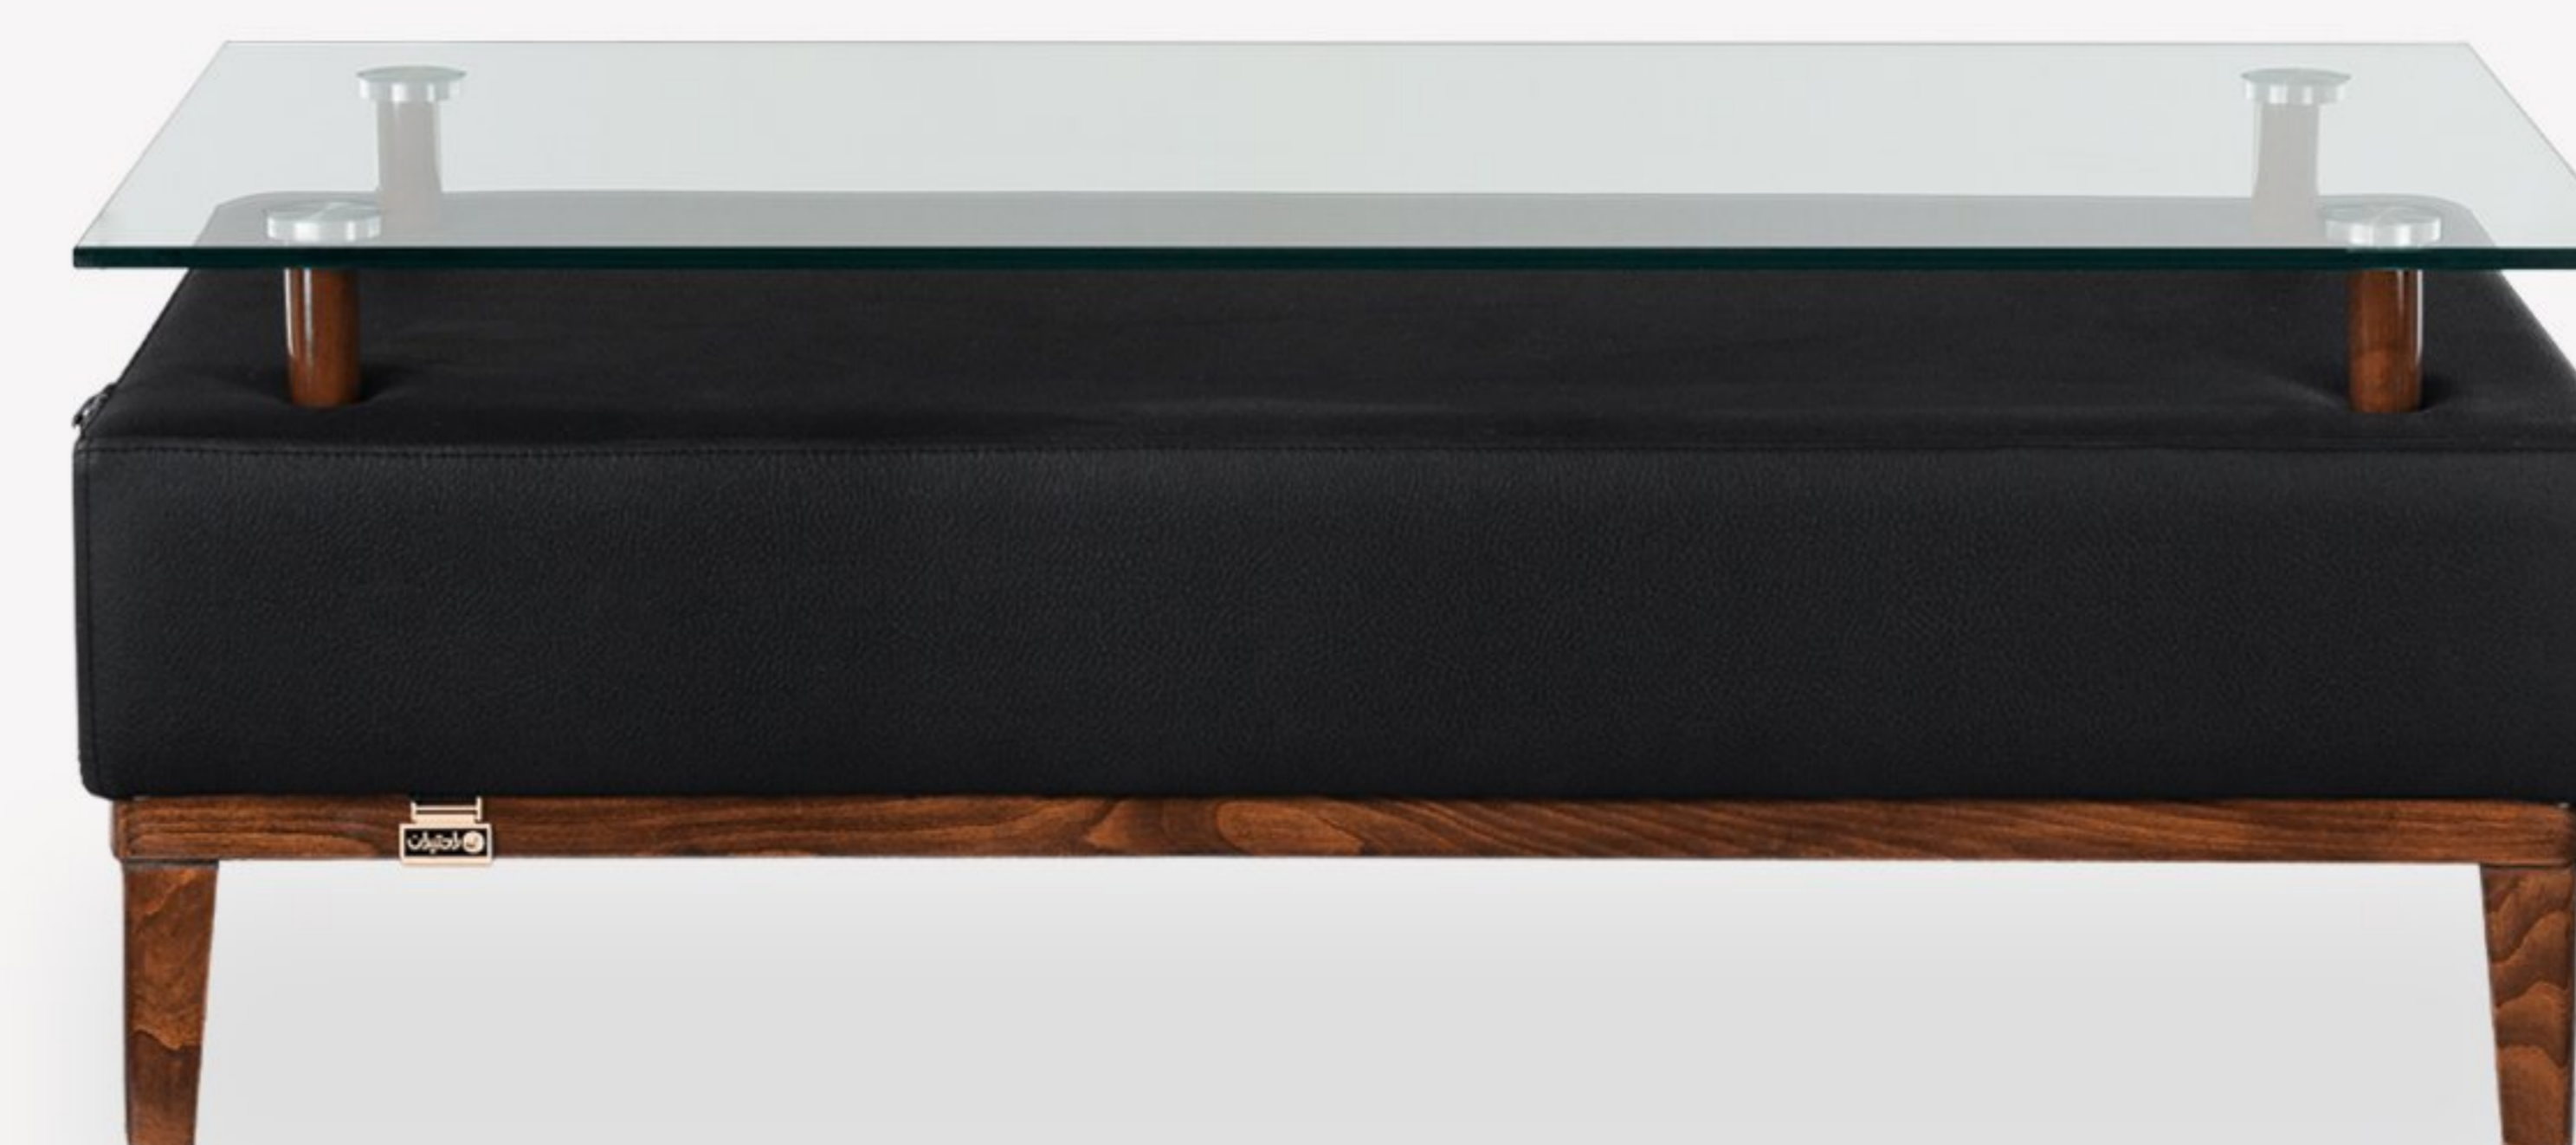

Kasra

M 191	1 Seater Sofa	Refined modern sofa, wrapped in premium fabric	86.900.000 Rial
M 192	2 Seater Sofa	Refined modern sofa, wrapped in premium fabric	129.900.000 Rial
S 71	Coffee Table	Elegant coffee table with a full metal structure	61.900.000 Rial
B 72	Coffee Table	Elegant coffee table with a full metal structure	76.900.000 Rial

Model.  
**Afra**

**New**

Model.  
**M 222**

**Timeless Appeal:**  
Designed to offer refined style and inviting comfort, leaving a lasting impression in any sophisticated space.

Model.  
**M 221**

Model.  
**B 122**

Model.  
**B 112**

**Modern Fusion:**

premium fabric and sleek metal, crafting a minimalist form that radiates presence and timeless grace.

Diyako

M 211	1 Seater Sofa	Minimalist sofa with sleek metal legs and contemporary design	98.900.000 Rial
M 212	2 Seater Sofa	Minimalist sofa with sleek metal legs and contemporary design	147.900.000 Rial
S 111	Coffee Table	Refined coffee table with sleek metal legs and elegant design	73.900.000 Rial
B 112	Coffee Table	Refined coffee table with sleek metal legs and elegant design	93.900.000 Rial

New

Model.  
TA 926

Crafted to bring sophistication to every meeting or meal, this table unites the warmth of natural wood with the strength of modern steel.

Model.  
TA 924

Its clean surface and bold geometric base create a timeless centerpiece, from private dining to professional gatherings.