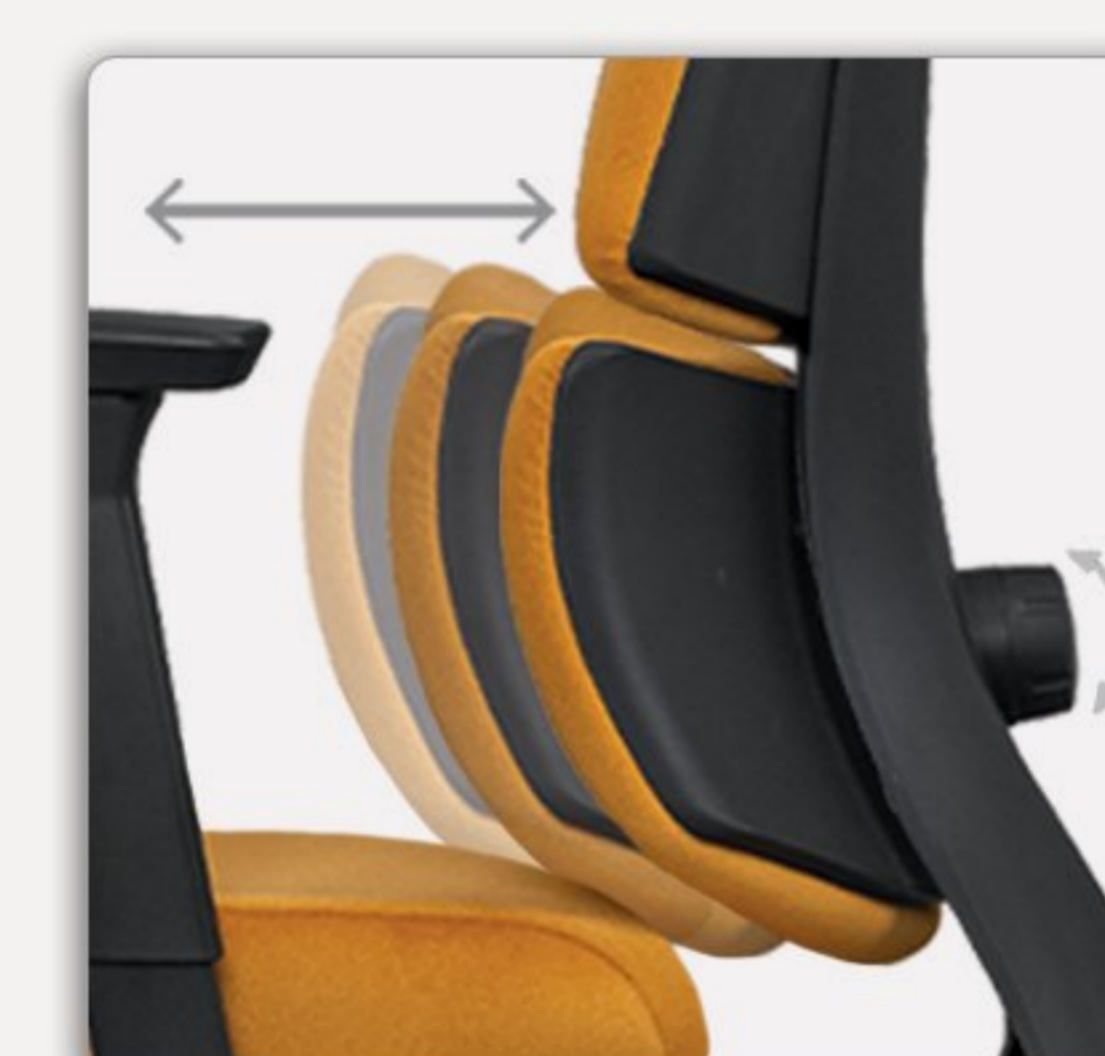

Adjustable Headrest

Adjustable Lumbar support

T 36-15 features an adjustable lumbar support, allowing each user to personalize lower back support for even greater ergonomic comfort.

T 36-15 | Manager Chair | Ergonomic Manager's Chair with Integrated Adjustable Lumbar Support | 104.900.000 Rial

New

Model.  
T 22-15

Ergonomic

Modern style meets ergonomic design. Backrest features a unique adjustable design that provides excellent support for your spine throughout the day.

Adjustable Lumbar Support

3D Adjustable Armrest

3D Adjustable Armrest

Adjustable Headrest

Adjustable lumbar support and a light, sturdy frame let you personalize your seating experience for maximum wellbeing.

T 22-15 | Executive Chair | Ergonomic Executive Chair with Unique Adjustable Lumbar Support | 138.900.000 Rial